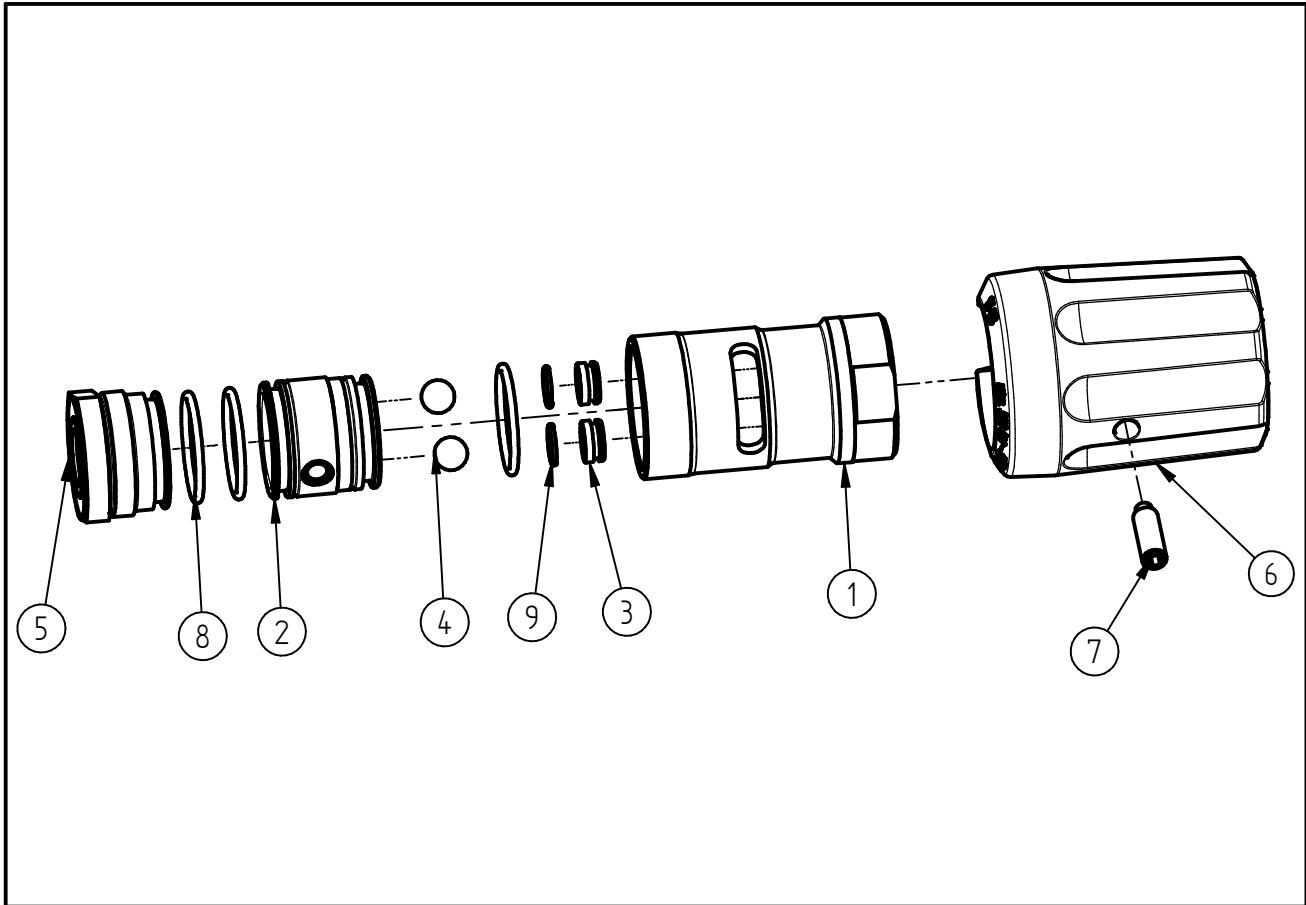

Spare Parts
Two way valve ST-58
Item-No. 200058600

Pos.	Item-No.	Description
1	040001551	Housing front part ST-58
2	040001553	Adjustment piston ST-58
3	020001563	Valve seat ST-58
4	040000330	Stainless steel ball ø8mm
5	040001552	Inlet nut ST-58
6	020001254	Hand wheel ST-58 moulded black
7	040000737	Socket set screw with dog point
8	050002320	O-ring 23x2
9	050000530	O-ring 8x1